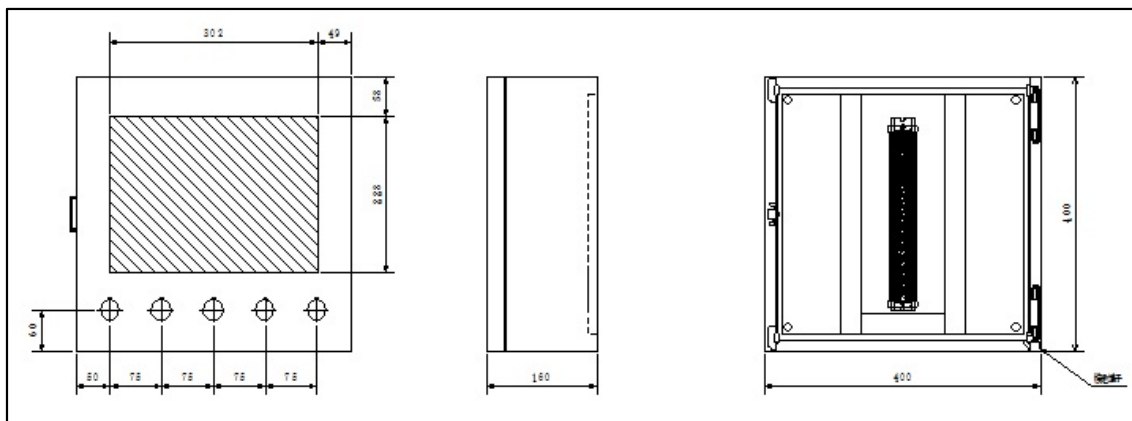

MTOP44-5 外形図(参考)

専用オーダーフォームは EXCEL2007 以降対応で、当社ホームページからダウンロード頂けます。また見積・発注は専用メールアドレス sousaban@mina-tech.com へオーダーフォームを送付して頂ければ担当者が見積価格・納期のご回答をさせていただきます。また、お客様型式の MTOP シリーズも開発可能ですので、是非お問い合わせください。

株式会社ミナテック

お問い合わせ先

- ■電話 0749-72-3847
- ■FAX 0749-72-3857
- ■URL <http://www.mina-tech.com>
- ■メール info@mina-tech.com
- ■営業時間 9:00~17:00
- ■営業日 土・日・祝祭日・春期・夏期・年末年始休暇を除く